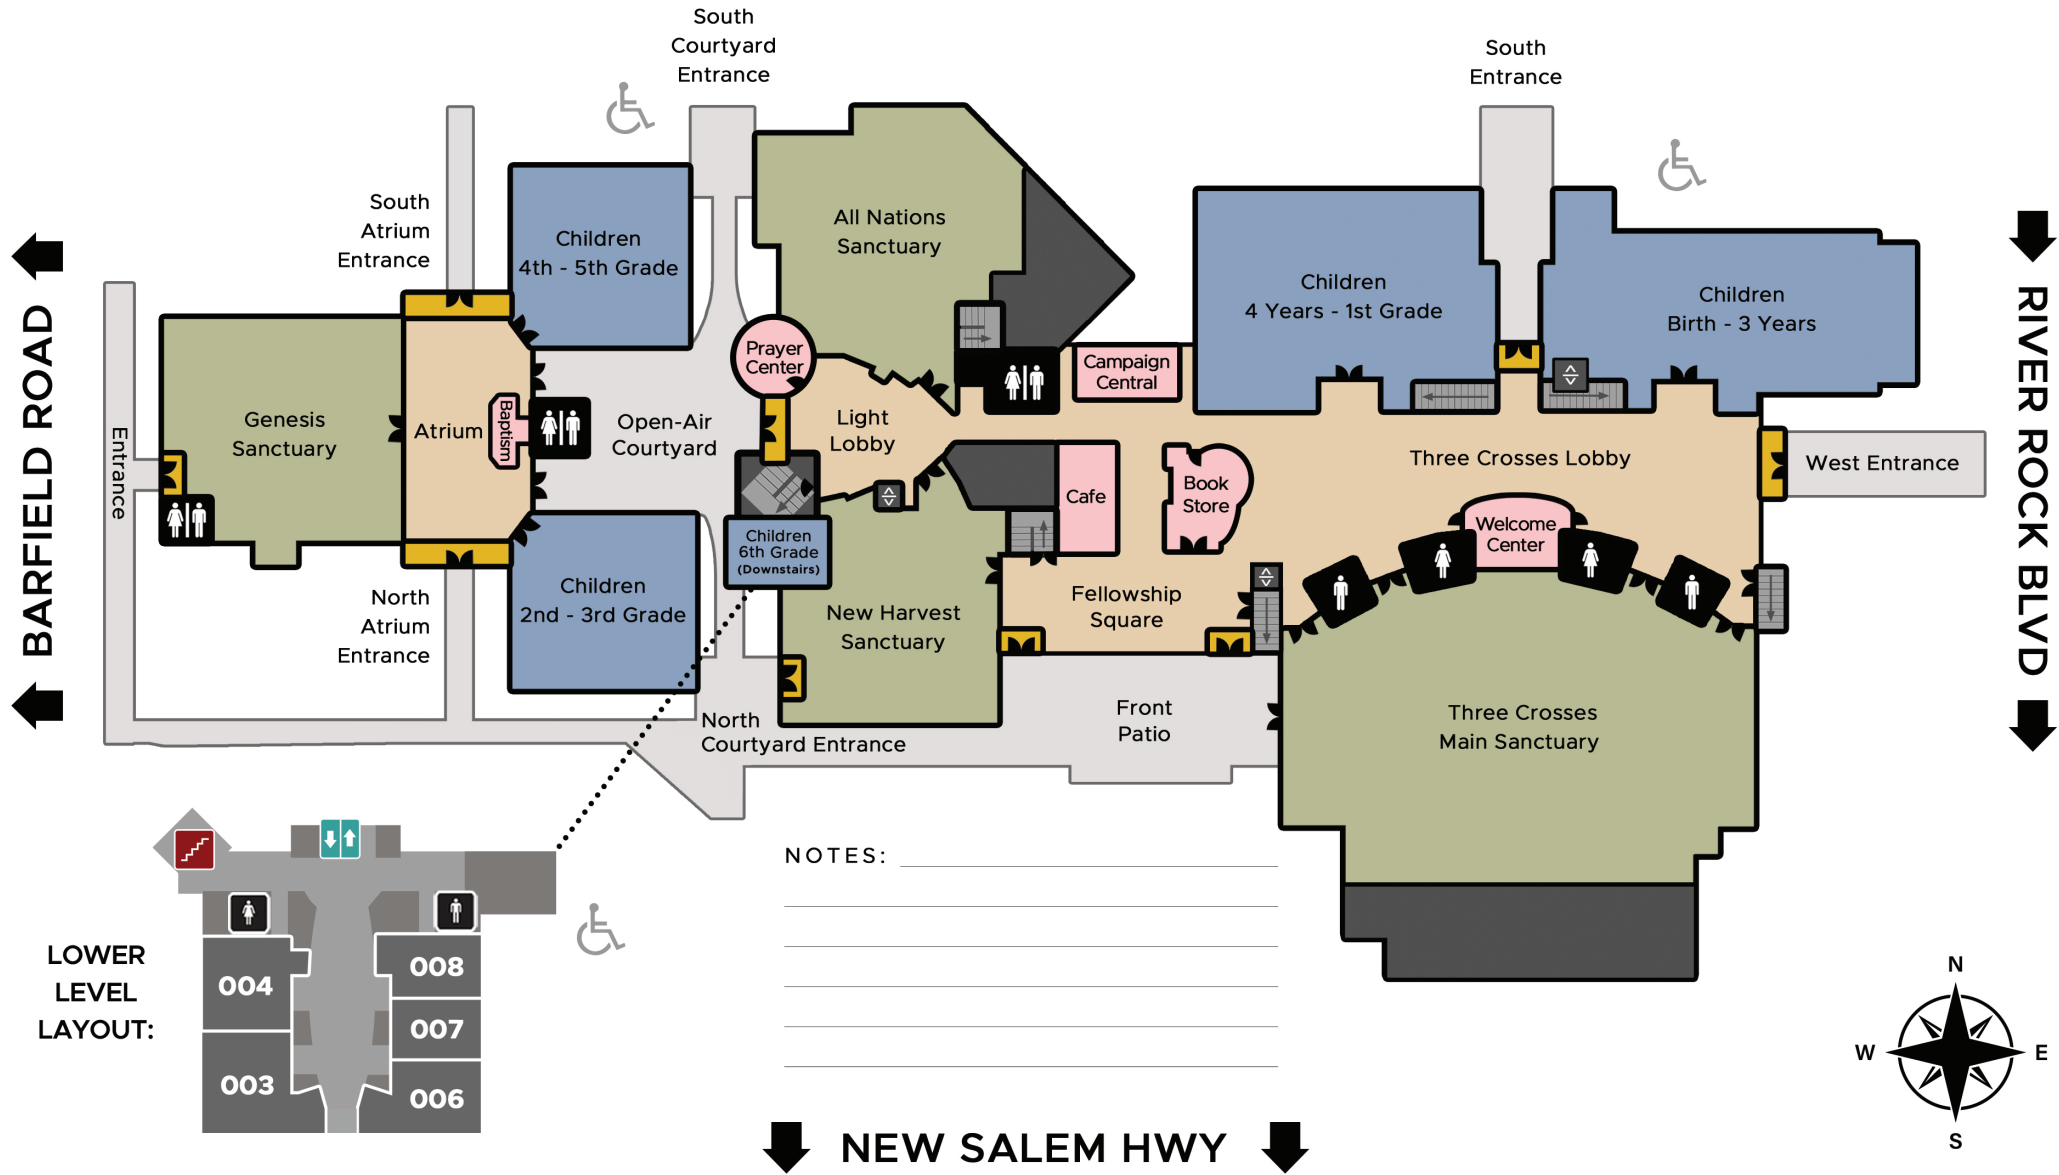

WORLD OUTREACH CHURCH

LOCATION KEY:

- Sanctuaries
- Children's Areas
- Special Areas
- Lobby Areas
- Entrances
- Bathrooms
- Stairways
- Elevators

BUILDING LAYOUT

1921 NEW SALEM HIGHWAY
MURFREESBORO, TN 37128
(615) 896-4515 • WOCHURCH.ORG

NOTES: _____
_____
_____
_____